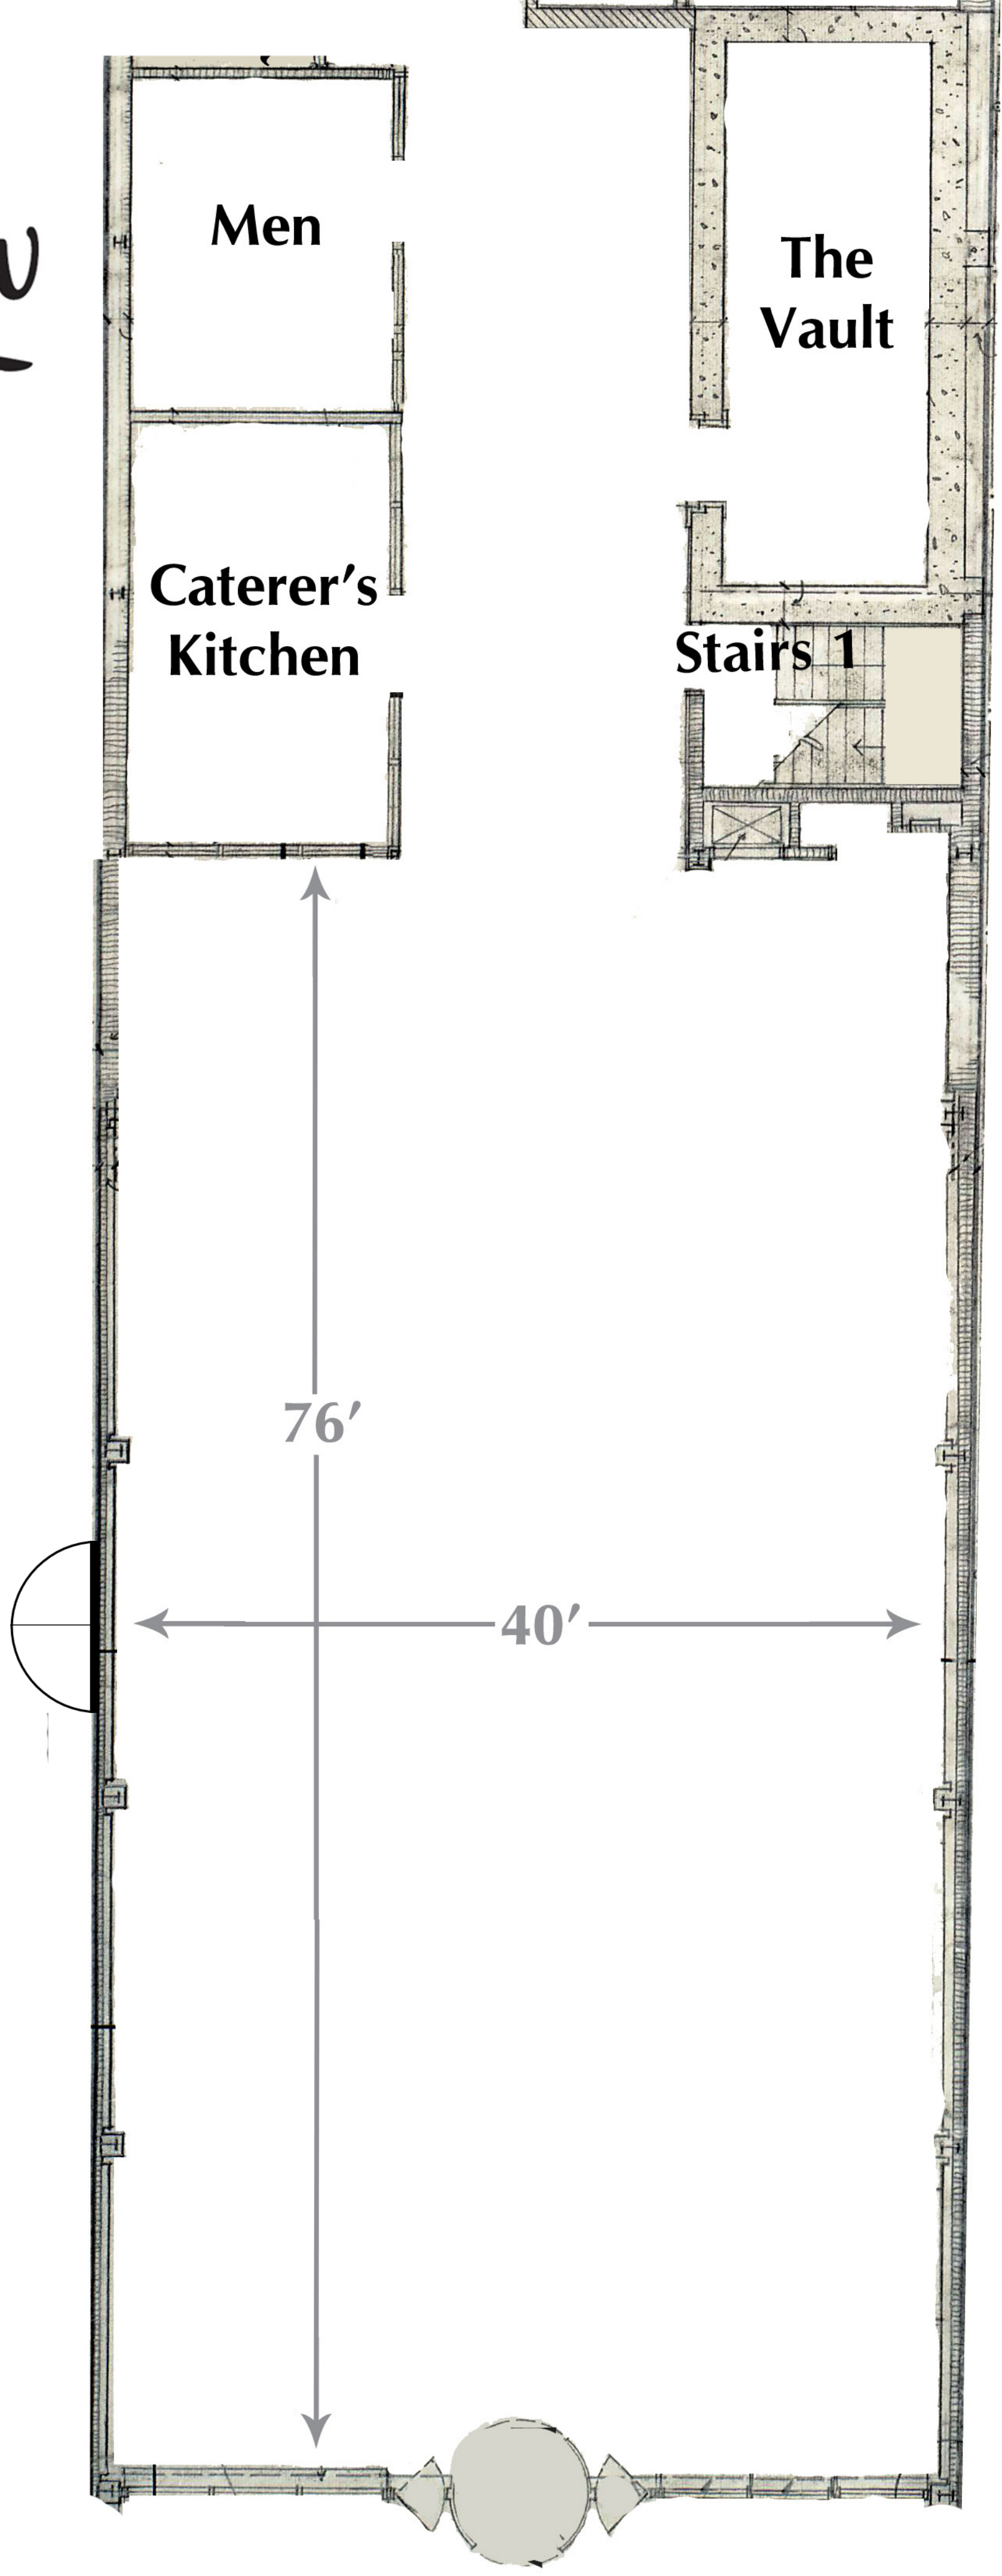

SkyView

on Hay

The Ballroom

- 
 60" round table
 seats 4-10
 (25 max)
- 
 2'X6' Rectangle table
 seats 2-6
 (16 max)
- 
 48" round table
 seats 4-7
 (20 max)
- 
 36" round table
 seats 2-4
 (2 max)
- 
 30-32" highboy tables
 seats 2-4 stools
 (12 max)
- 
 stainless steel chairs
 (250 max)
 black folding chairs
 (100 max)

Ballroom

Square Feet	Ceiling Height	Reception	Banquet	Theater	Classroom	Conference
3250	25'	400	250	400	300	300