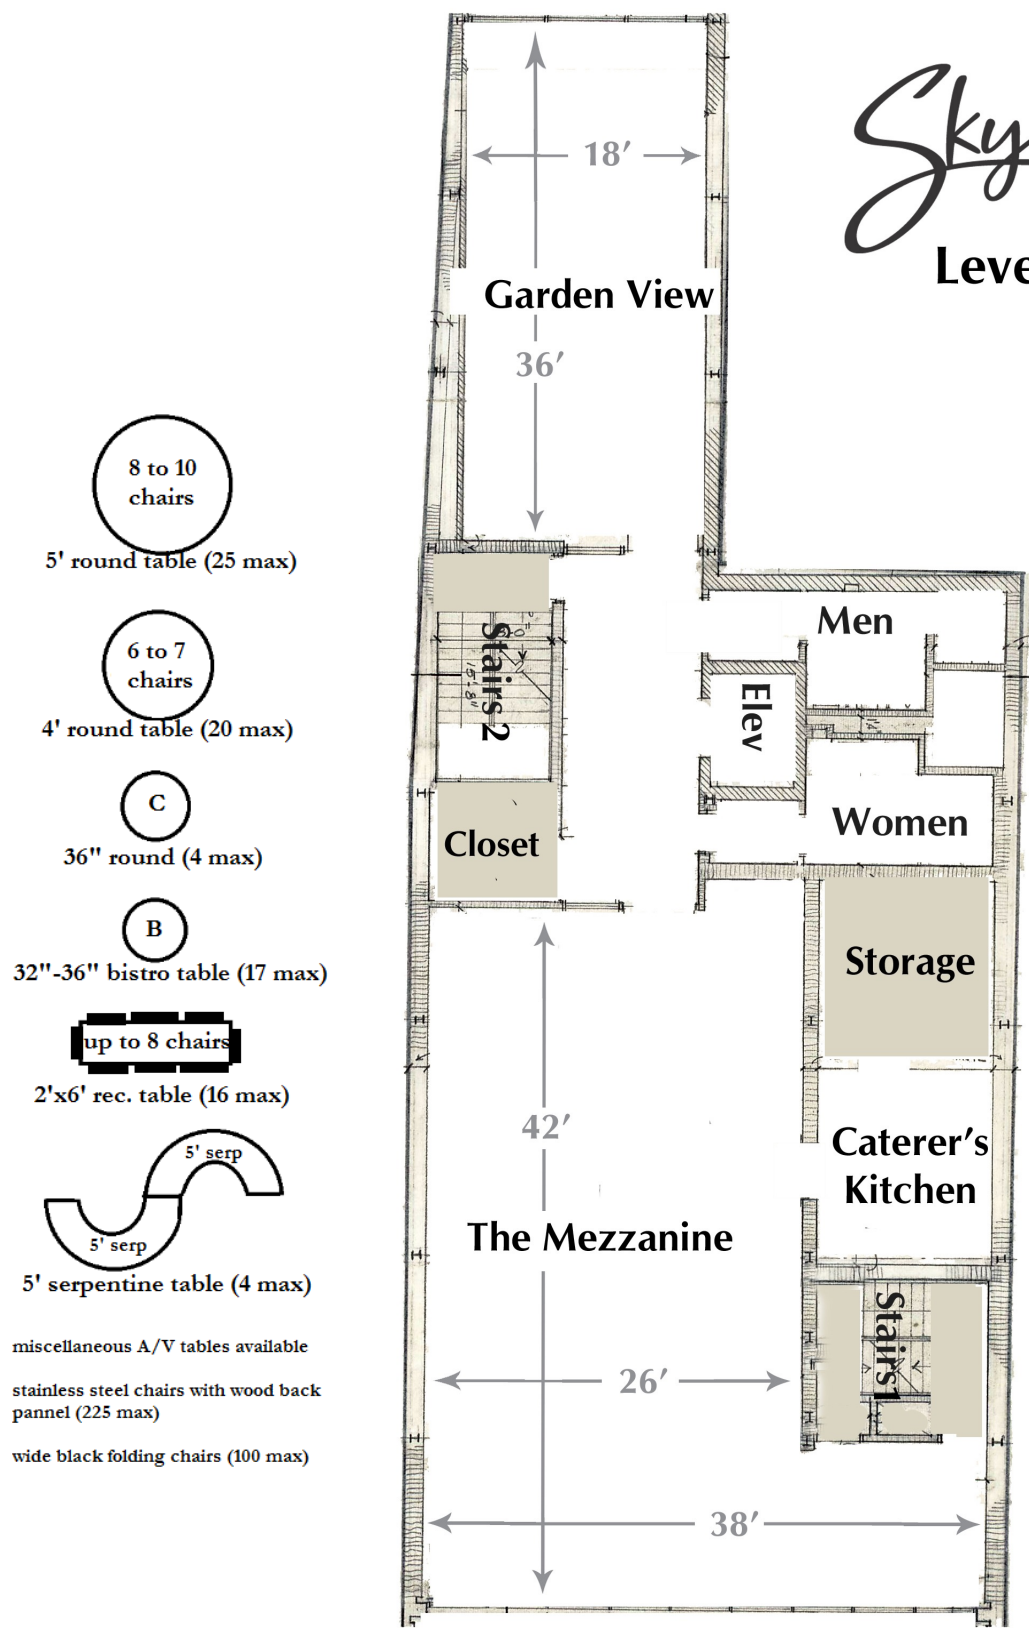

SkyView

on Hay

Level Two

Garden View

Square Feet	Ceiling Height	Reception	Banquet	Theater	Classroom	Conference
555		37	37	37	37	37

Mezzanine

Square Feet	Ceiling Height	Reception	Banquet	Theater	Classroom	Conference
1340		191	90	120	90	90