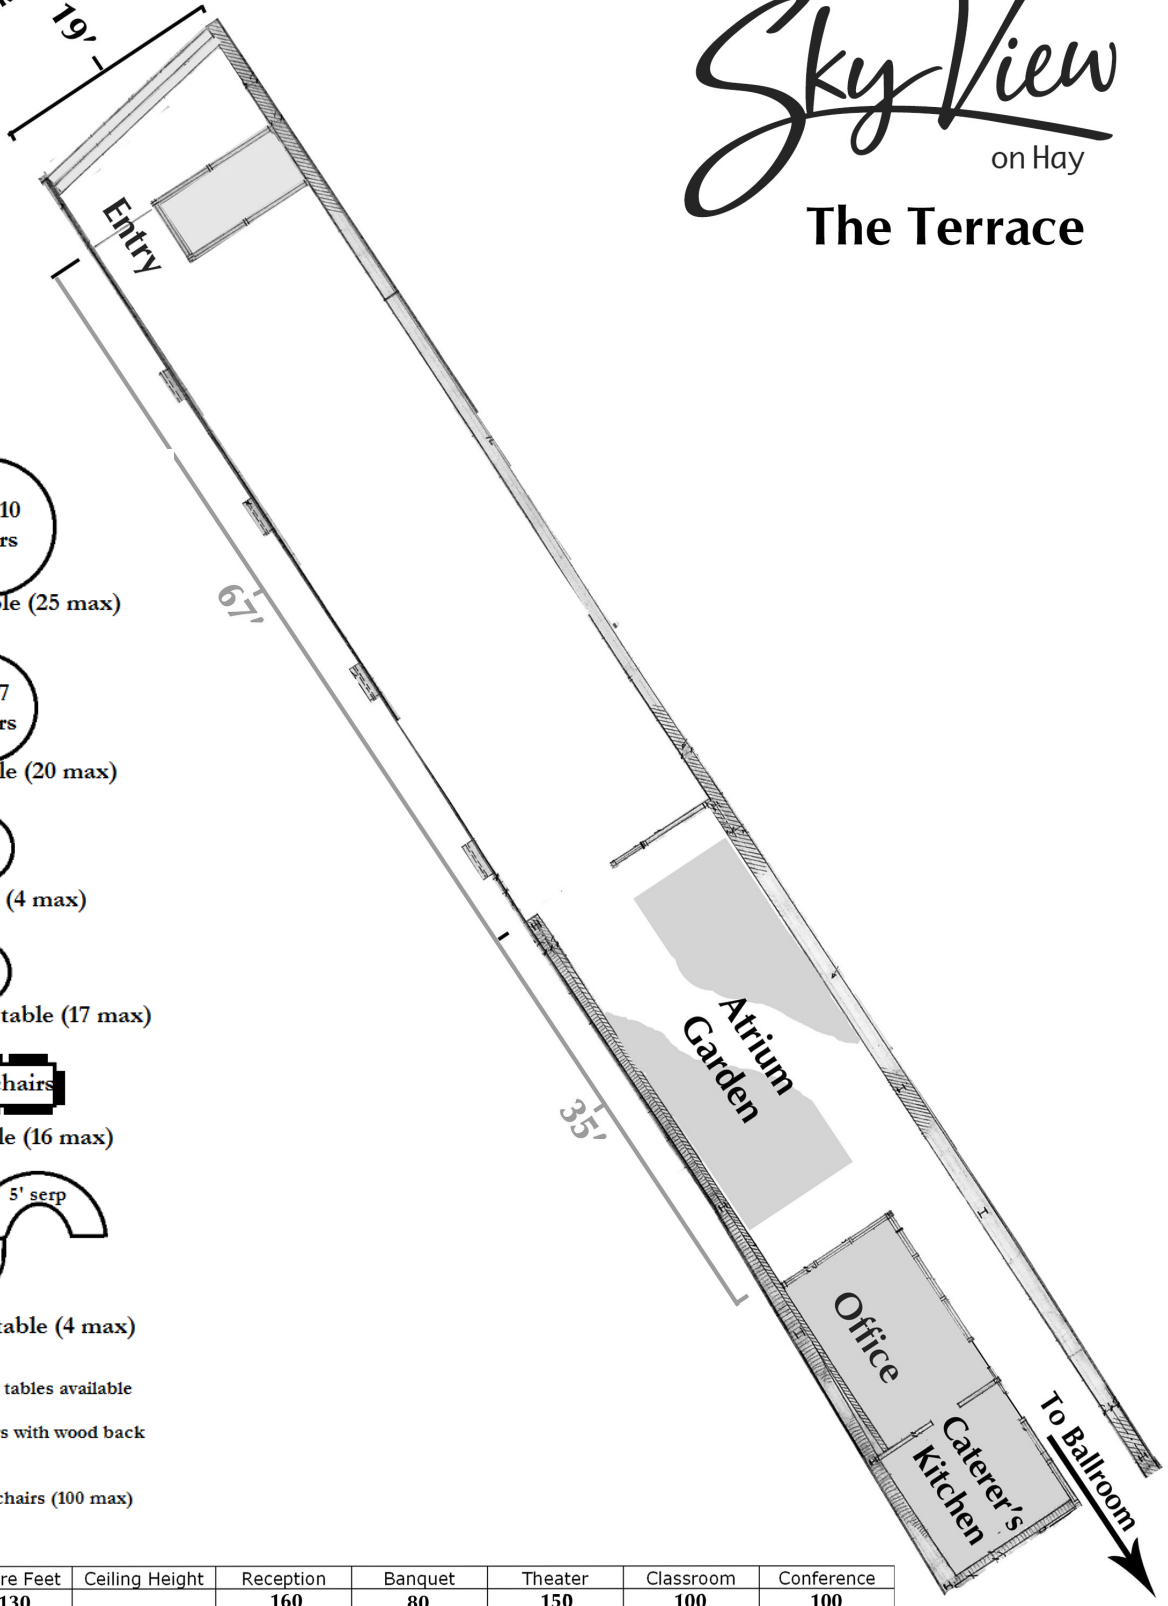

Franklin Street

SkyView

on Hay

The Terrace

8 to 10 chairs
5' round table (25 max)

6 to 7 chairs
4' round table (20 max)

C
36" round (4 max)

B
32"-36" bistro table (17 max)

up to 8 chairs
2'x6' rec. table (16 max)

5' serp
5' serpentine table (4 max)

miscellaneous A/V tables available

stainless steel chairs with wood back panel (225 max)

wide black folding chairs (100 max)

Square Feet	Ceiling Height	Reception	Banquet	Theater	Classroom	Conference
1130		160	80	150	100	100